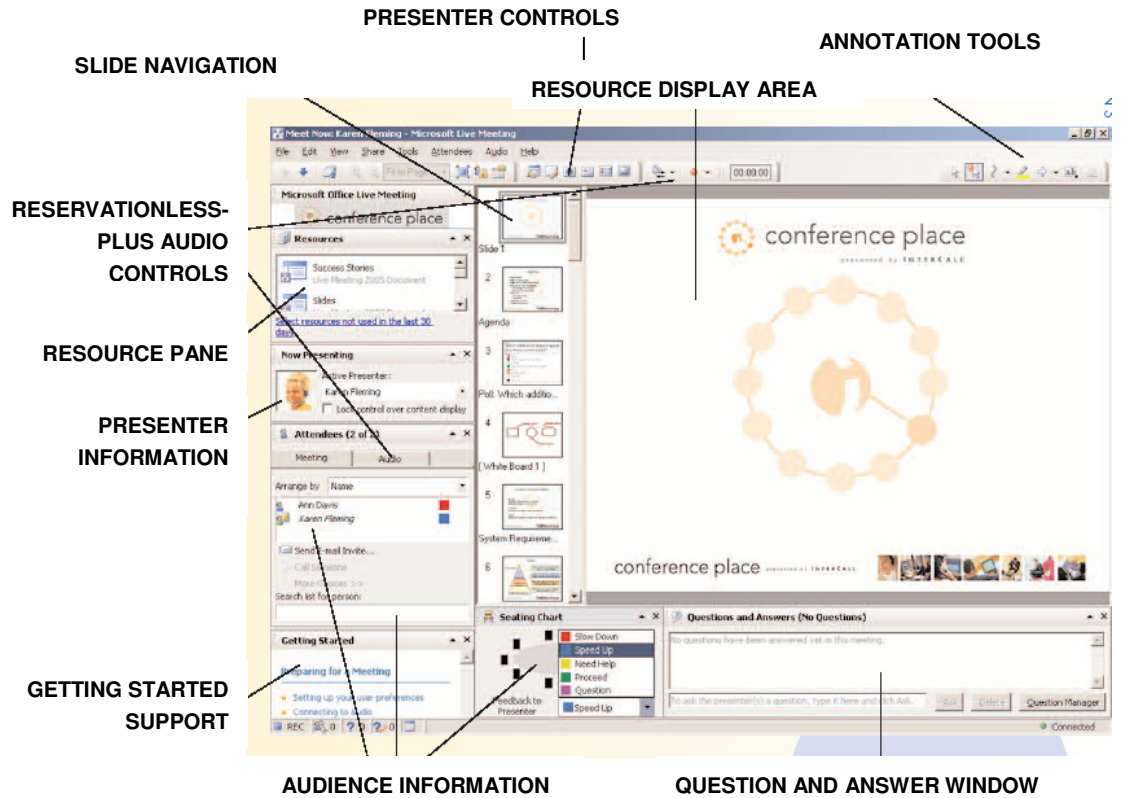

Singapore

1800 468 2255
+65 6415 3698

Microsoft® and the Microsoft® Office Logo are either trademarks or registered trademarks of Microsoft® Corporation in the United States and/or other countries

AAP/EOE